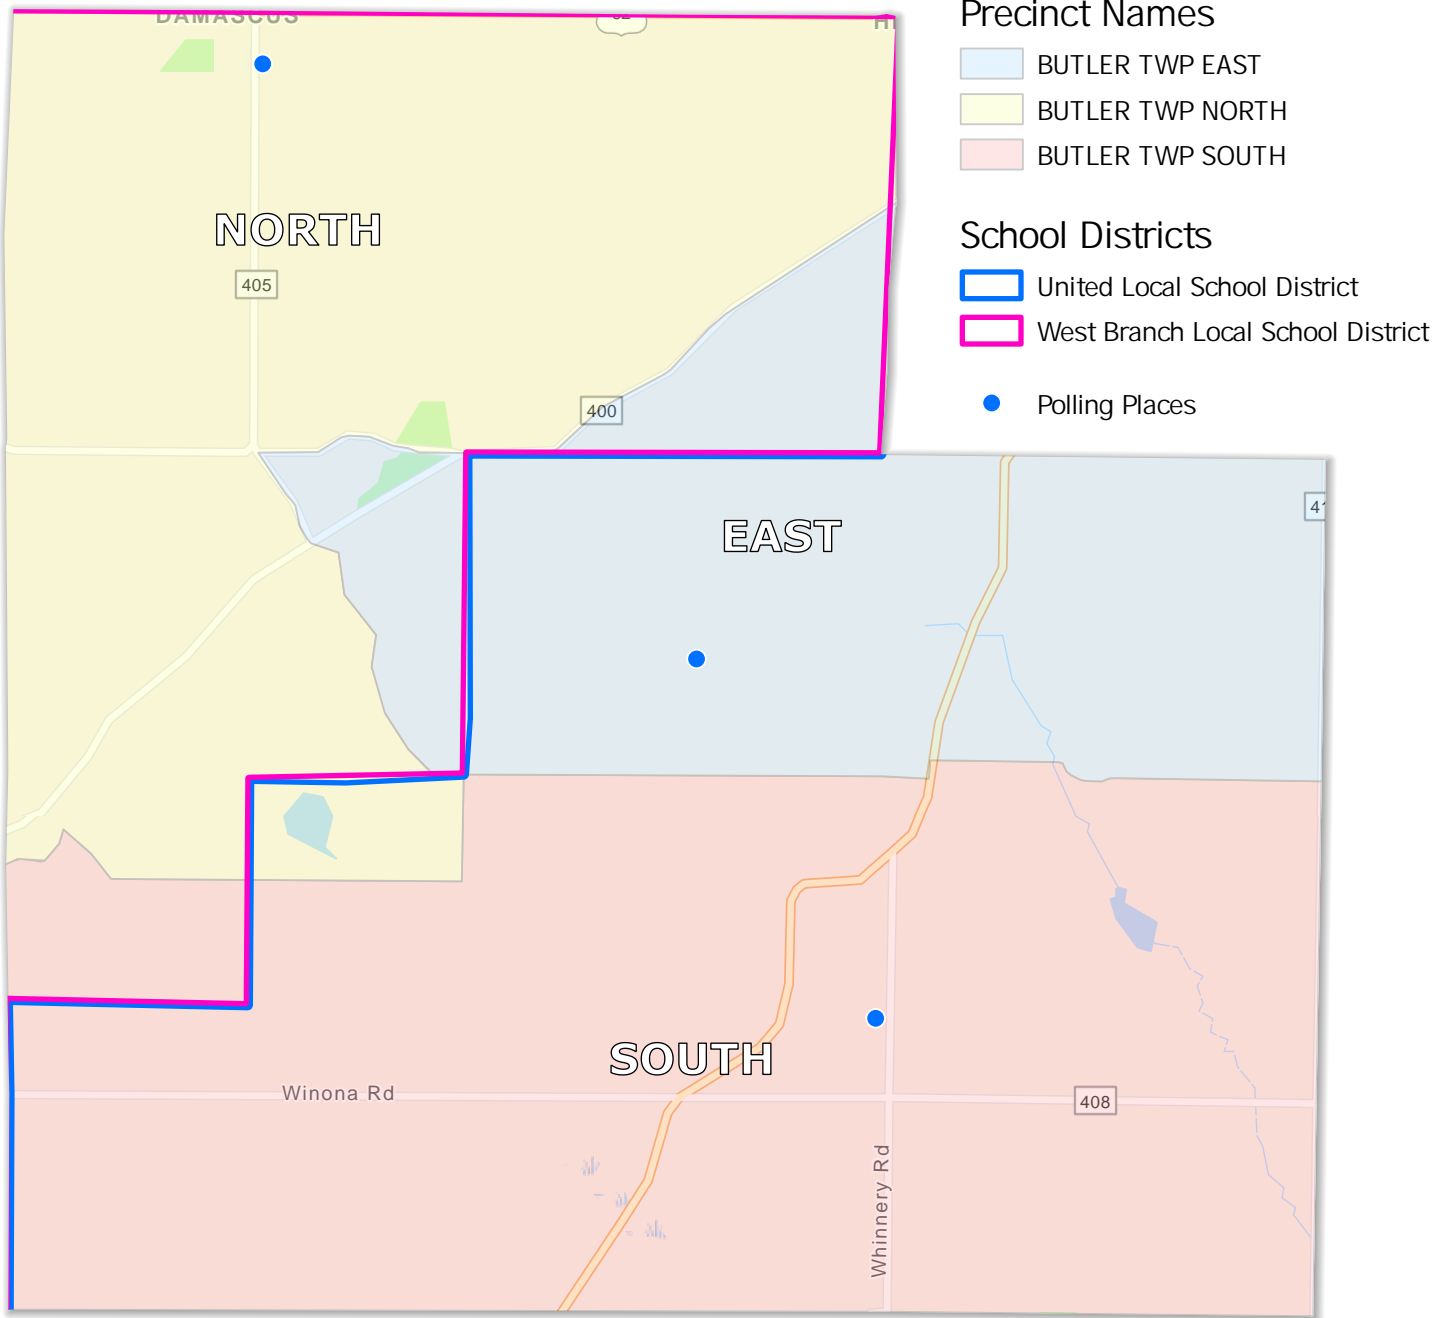

Butler Township Voting Precincts and Polling Locations

Columbiana County Board of Elections
7989 Dickey Dr., Suite 3
Lisbon, Ohio 44432

Polling Locations

East - Butler Twp. Garage, 2974 Slater Rd., Salem
North - Damascus United Meth. Church, 260 Valley Rd., Salem
South - Winona Friends Church, 4615 Whinnery Rd., Winona