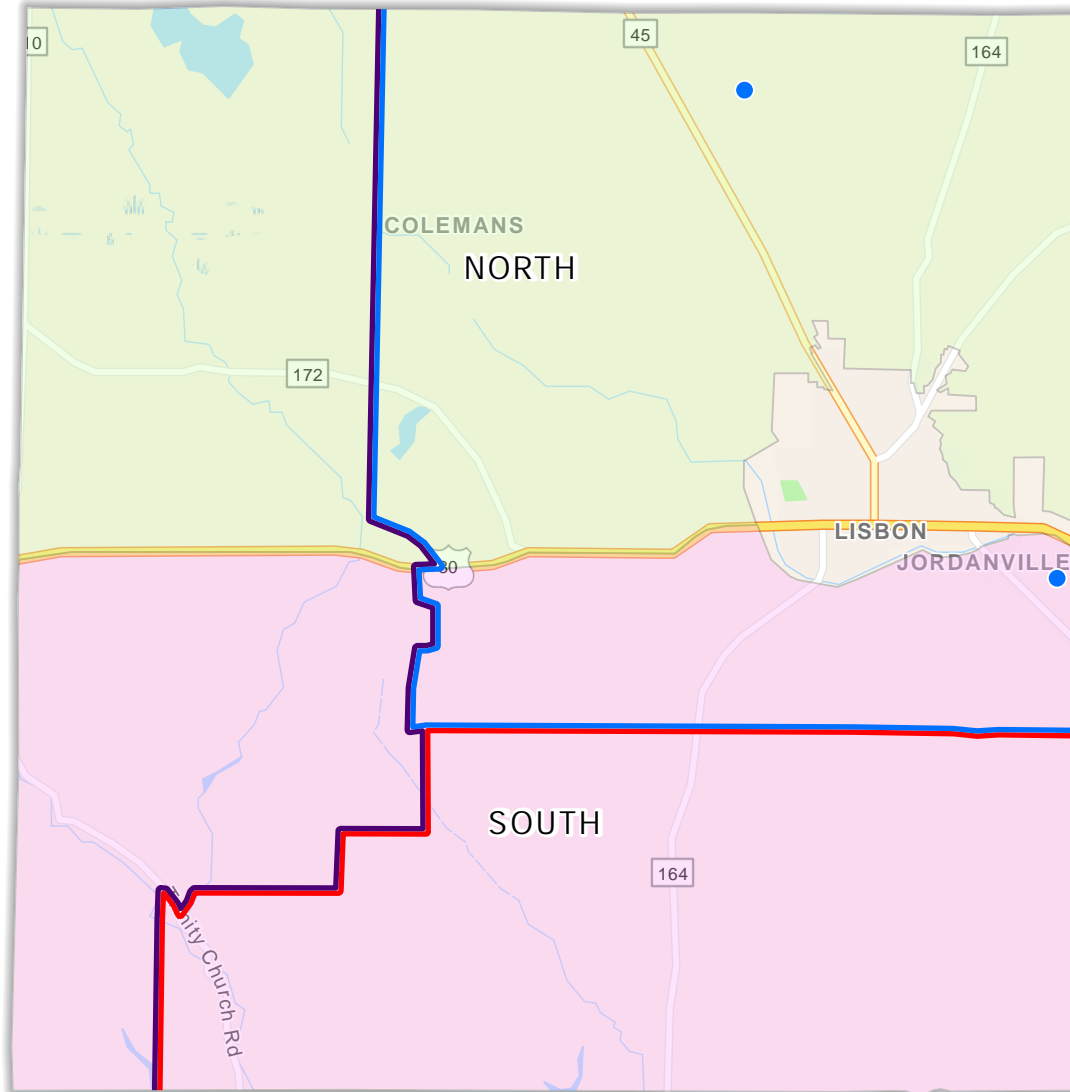

Center Township Voting Precincts and Polling Locations

Columbiana County Board of Elections
7989 Dickey Dr., Suite 3
Lisbon, Ohio 44432

Polling Locations

North- Lisbon Baptist Temple, 6428 Lisbon Rd., Lisbon
South - Columbiana County Career Center, 9364 SR 45, Lisbon

School Districts

-  Lisbon Exempted Village School District
-  Southern Local School District
-  United Local School District

Precincts

-  NORTH
-  SOUTH

-  Polling Places